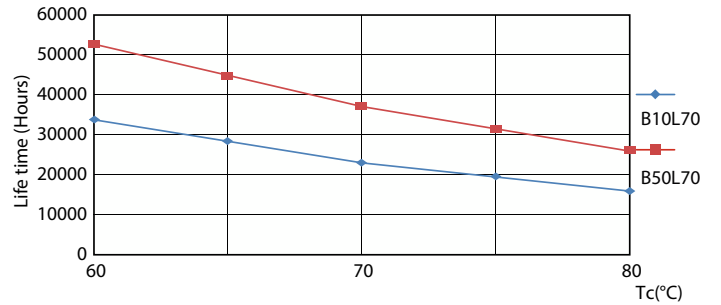

LifetimeVsTc

Lifetime