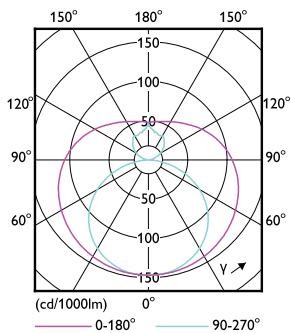

Dimensional drawing

Product	D1	D2	A1	A2	A3
CorePro LEDtube 1500mm 20W 840 T8	25.7 mm	28 mm	1,500 mm	1,507.1 mm	1,514.2 mm

Photometric data

Light Distribution Diagram - CorePro LEDtube 1500mm 20W 840 T8

General uniform lighting - CorePro LEDtube 1500mm 20W 840 T8