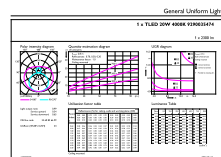

Dimensional drawing

Product	D1	D2	A1	A2	A3
CorePro LEDtube 1500mm 20W 840 T8	25.7 mm	28 mm	1,500 mm	1,507.1 mm	1,514.2 mm

Photometric data

Light Distribution Diagram - CorePro LEDtube 1500mm 20W 840 T8

General uniform lighting - CorePro LEDtube 1500mm 20W 840 T8