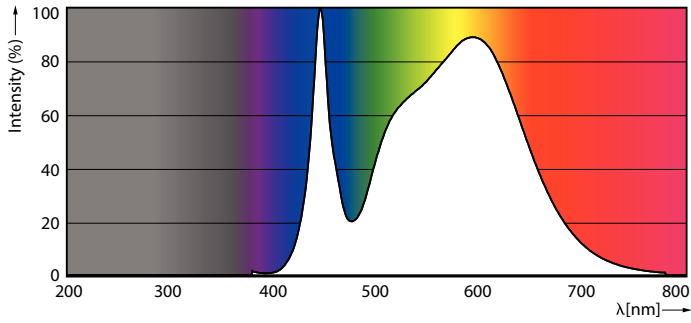

CorePro LEDtube EM/Mains T8

Photometric data

Spectral Power Distribution Colour - CorePro LEDtube 1500mm 20W 840 T8