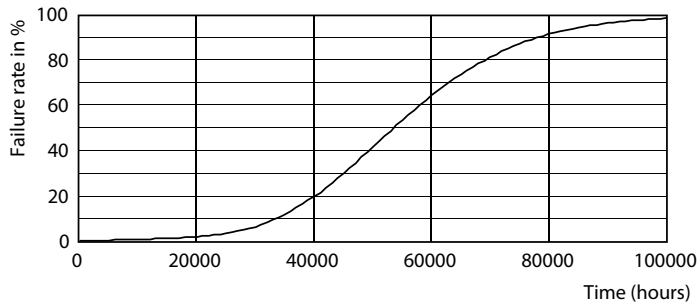

Lifetime

Life Expectancy Diagram