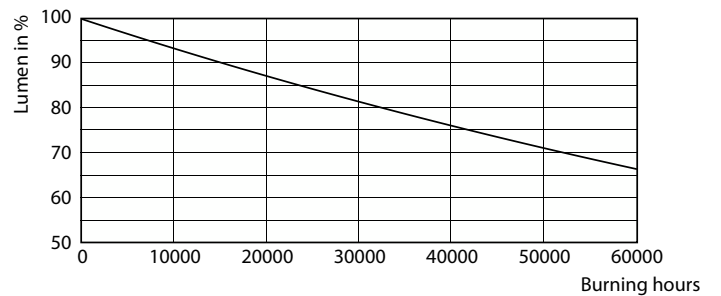

CorePro LEDtube EM/Mains T8

Photometric data

Spectral Power Distribution Colour - CorePro LEDtube 1500mm 20W 840 T8

Lifetime

Life Expectancy Diagram

LifetimeVsTc

FailureRate

Lumen Maintenance Diagram - CorePro LEDtube 1500mm 20W 840 T8