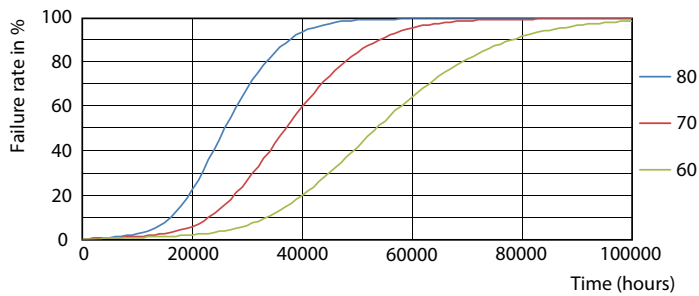

CorePro LEDtube EM/Mains T8

Photometric data

Spectral Power Distribution Colour - CorePro LEDtube 1500mm 20W 840 T8

Lifetime

Life Expectancy Diagram

LifetimeVsTc

FailureRate

Lumen Maintenance Diagram - CorePro LEDtube 1500mm 20W 840 T8