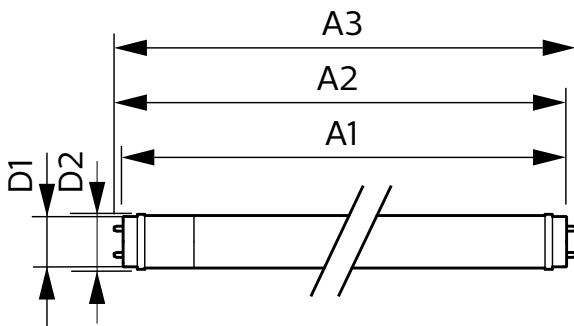

Dimensional drawing

Product	D1	D2	A1	A2	A3
CorePro LEDtube 1500mm 20W 840 T8	25.7 mm	28 mm	1,500 mm	1,507.1 mm	1,514.2 mm

Photometric data

Light Distribution Diagram - CorePro LEDtube 1500mm 20W 840 T8

General uniform lighting - CorePro LEDtube 1500mm 20W 840 T8